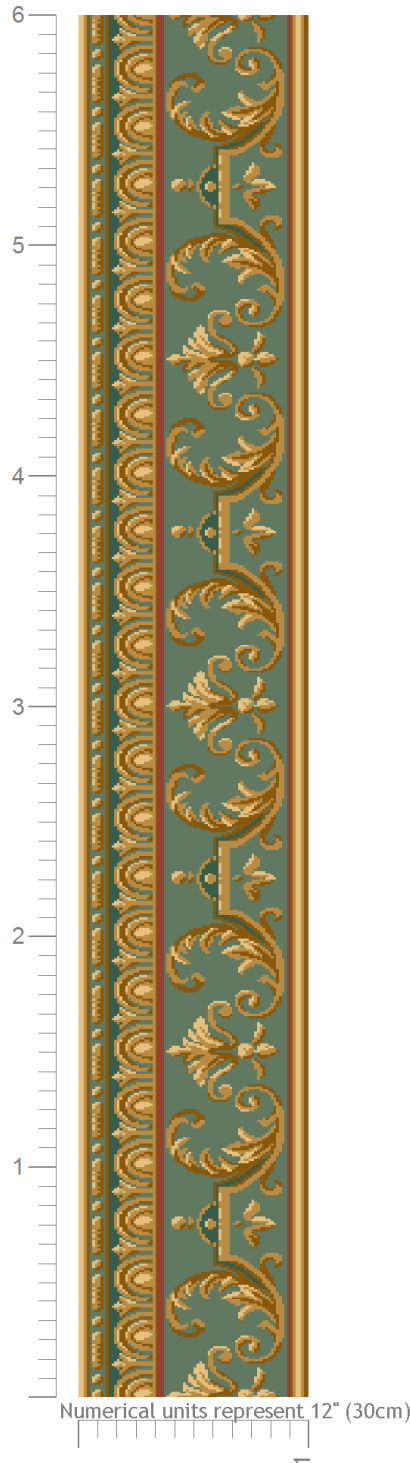

Rococo (Border)

Design ID: 77110-42
 Design Size: Width x Length 1ft 0in x 1ft 6in
 Metric: 0.30M x 0.46M
 Ends*Rows: 84 x 162
 Quality: 7 x 9 per Inch
 Match: Straight
 Print Scale: 1:10 (1 1/5" to 1 Foot)
 Repeats: 1 by 4
 Print Date: June 13, 2014

- S839 DIMENSIONS 1 
- 51/00 DIMENSIONS 4 
- S482 DIMENSIONS 5 
- 6280 DIMENSIONS 8 
- 4180 DIMENSIONS 11 
- 4181 DIMENSIONS 12 

The Wilton Carpet Factory Ltd © 2014