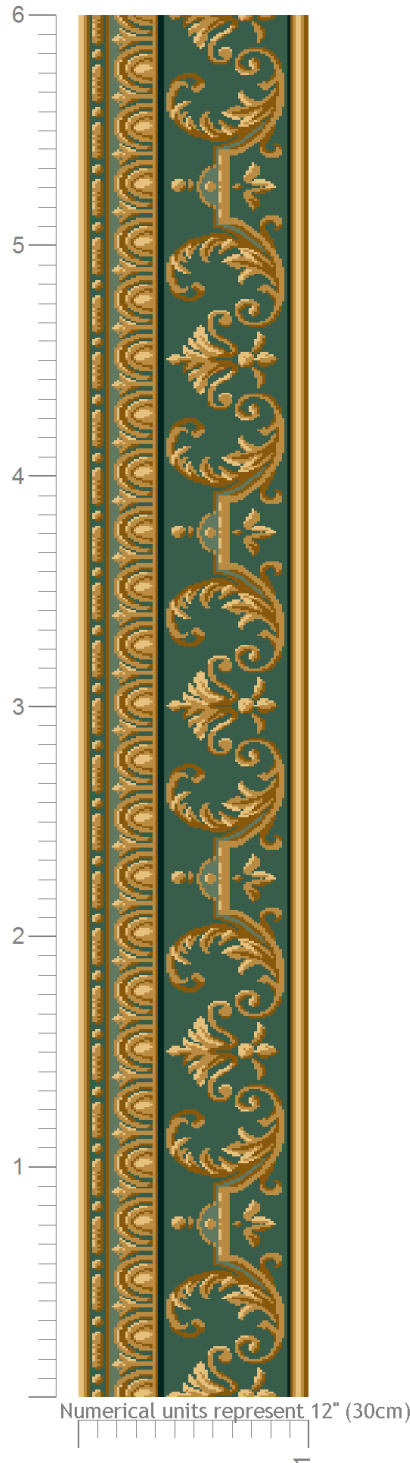

Rococo (Border)

Design ID: 77108-85  
 Design Size: Width x Length 1ft 0in x 1ft 6in  
 Metric: 0.30M x 0.46M  
 Ends\*Rows: 84 x 162  
 Quality: 7 x 9 per Inch  
 Match: Straight  
 Print Scale: 1:10 (1 1/5" to 1 Foot)  
 Repeats: 1 by 4  
 Print Date: June 13, 2014

- S839 DIMENSIONS 1 
- 51/00 DIMENSIONS 4 
- S482 DIMENSIONS 5 
- 3340 DIMENSIONS 10 
- 4180 DIMENSIONS 11 
- 4181 DIMENSIONS 12 

The Wilton Carpet Factory Ltd © 2014