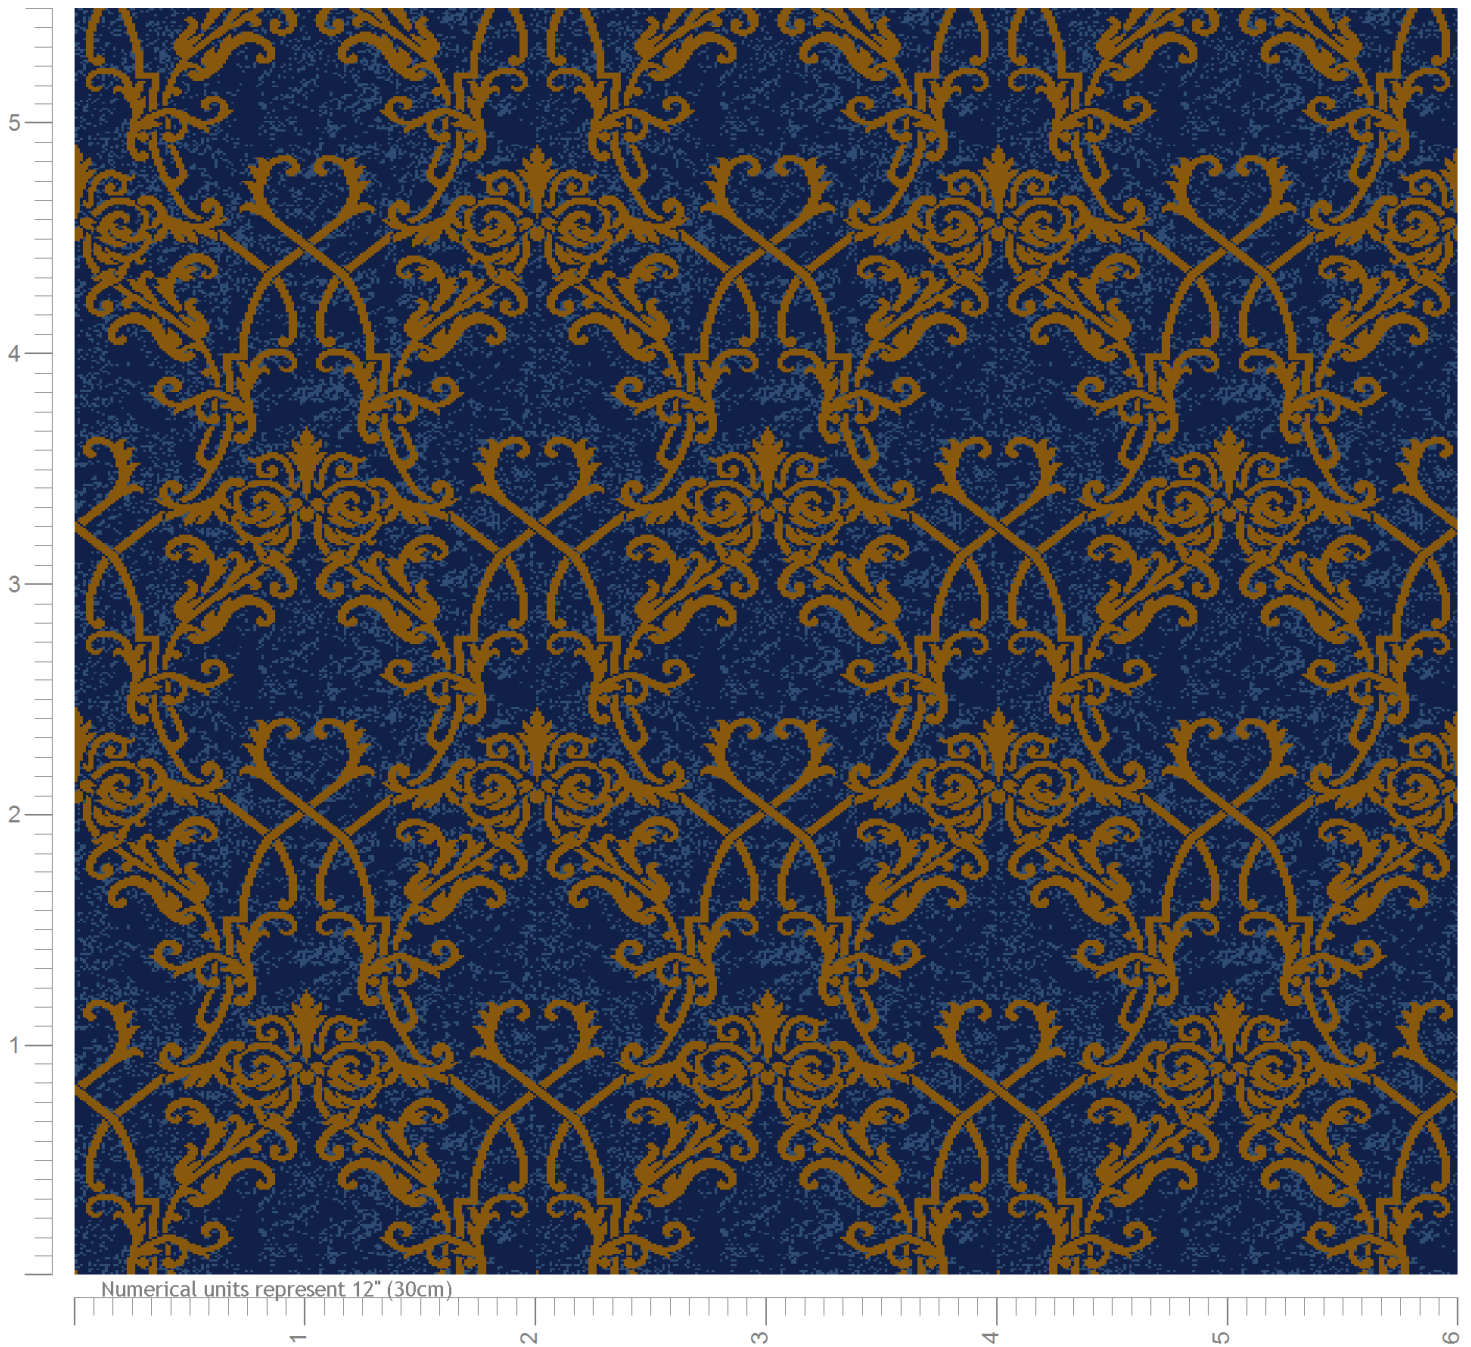

## Rejeria

Design ID: 77061-30  
 Design Size: Width x Length 12ft 0in x 2ft 5.33in  
 Metric: 3.66M x 0.75M  
 Ends\*Rows: 1008 x 264  
 Quality: 7 x 9 per Inch  
 Match: Straight  
 Print Scale: 1:10 (1 1/5" to 1 Foot)  
 Repeats: 0.50 by 2.25  
 Print Date: June 12, 2014