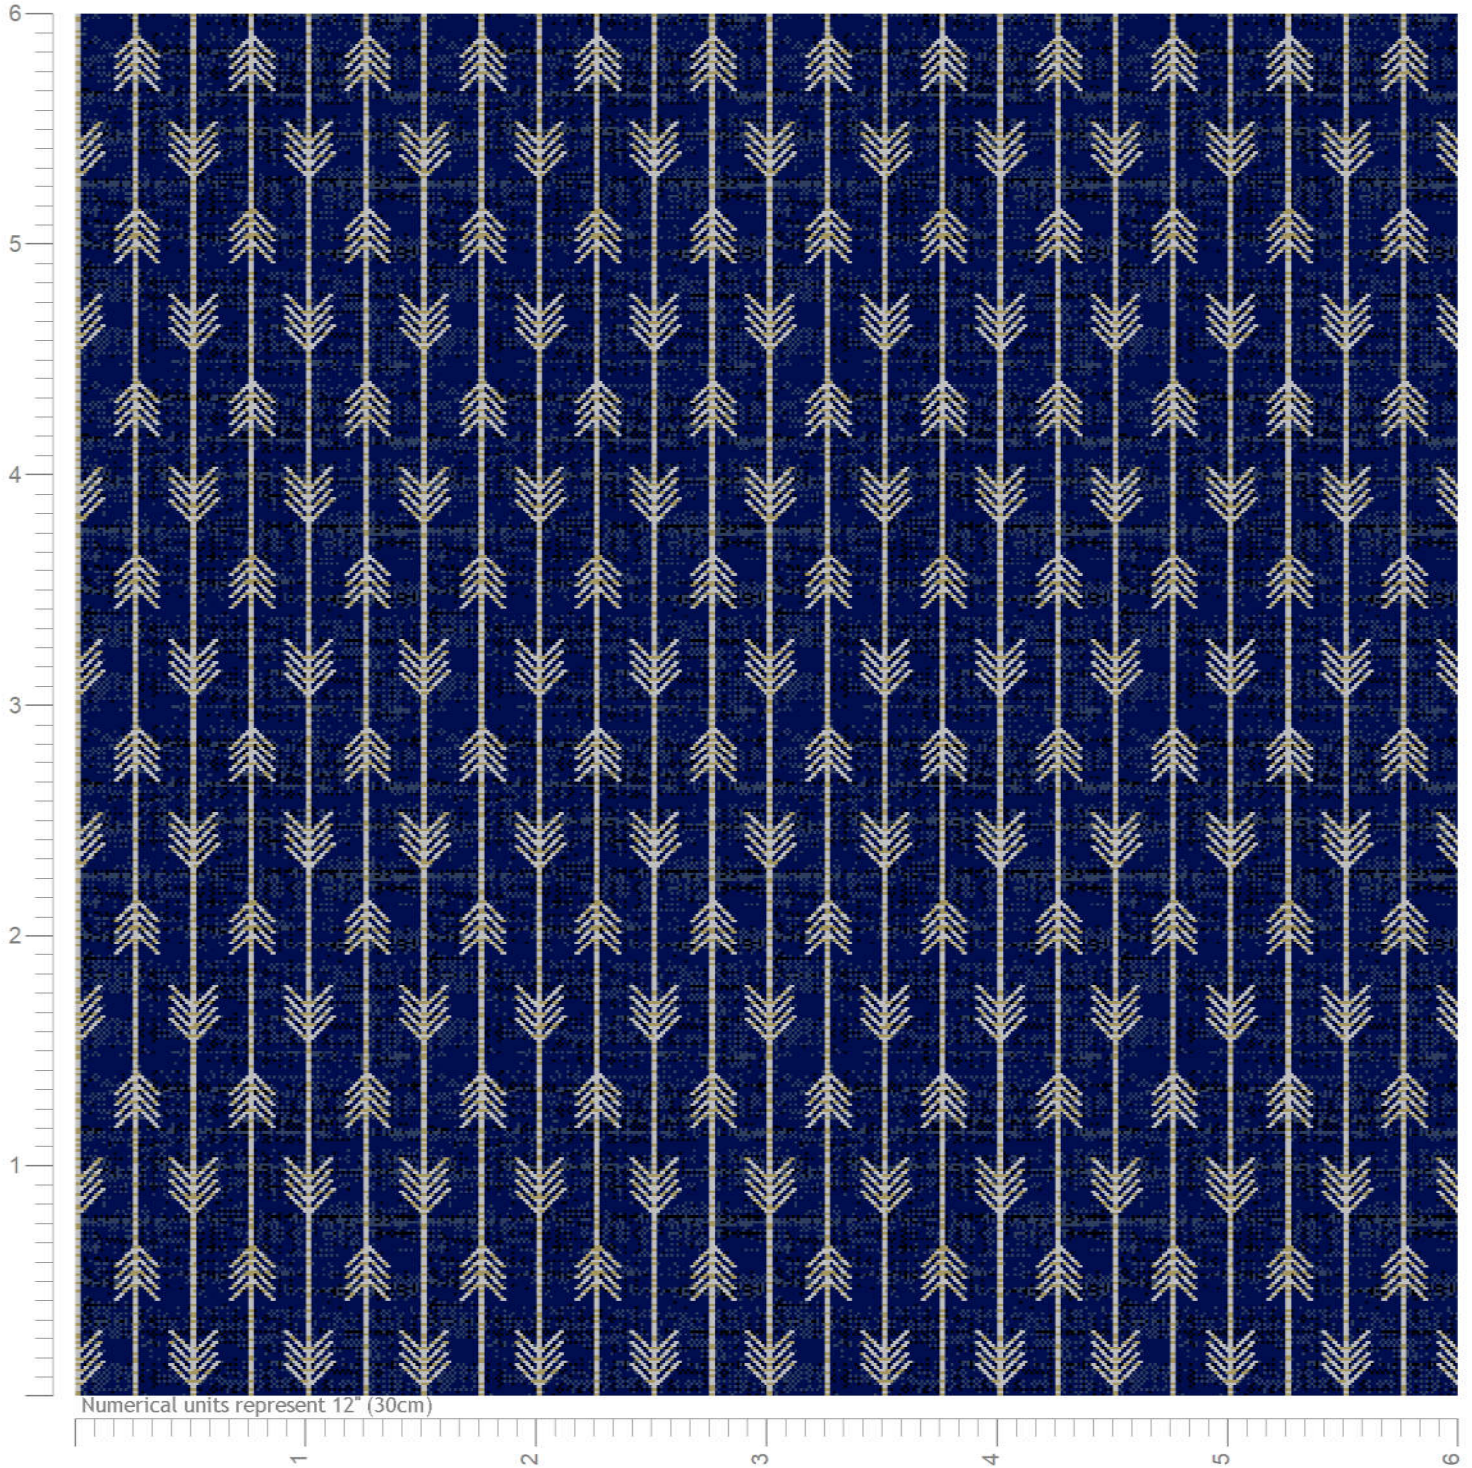

# WILTON CARPETS

COMMERCIAL

Design ID: F4398 A 1  
 Design Size: Width x Length 1ft 6in x 1ft 6in  
 Metric: 0.46M x 0.46M  
 Ends\*Rows: 126 x 126  
 Quality: 7 x 7 per Inch  
 Match: Straight  
 Print Scale: 1:10 (1 1/5" to 1 Foot)  
 Repeats: 4 by 4  
 Print Date: February 14, 2019