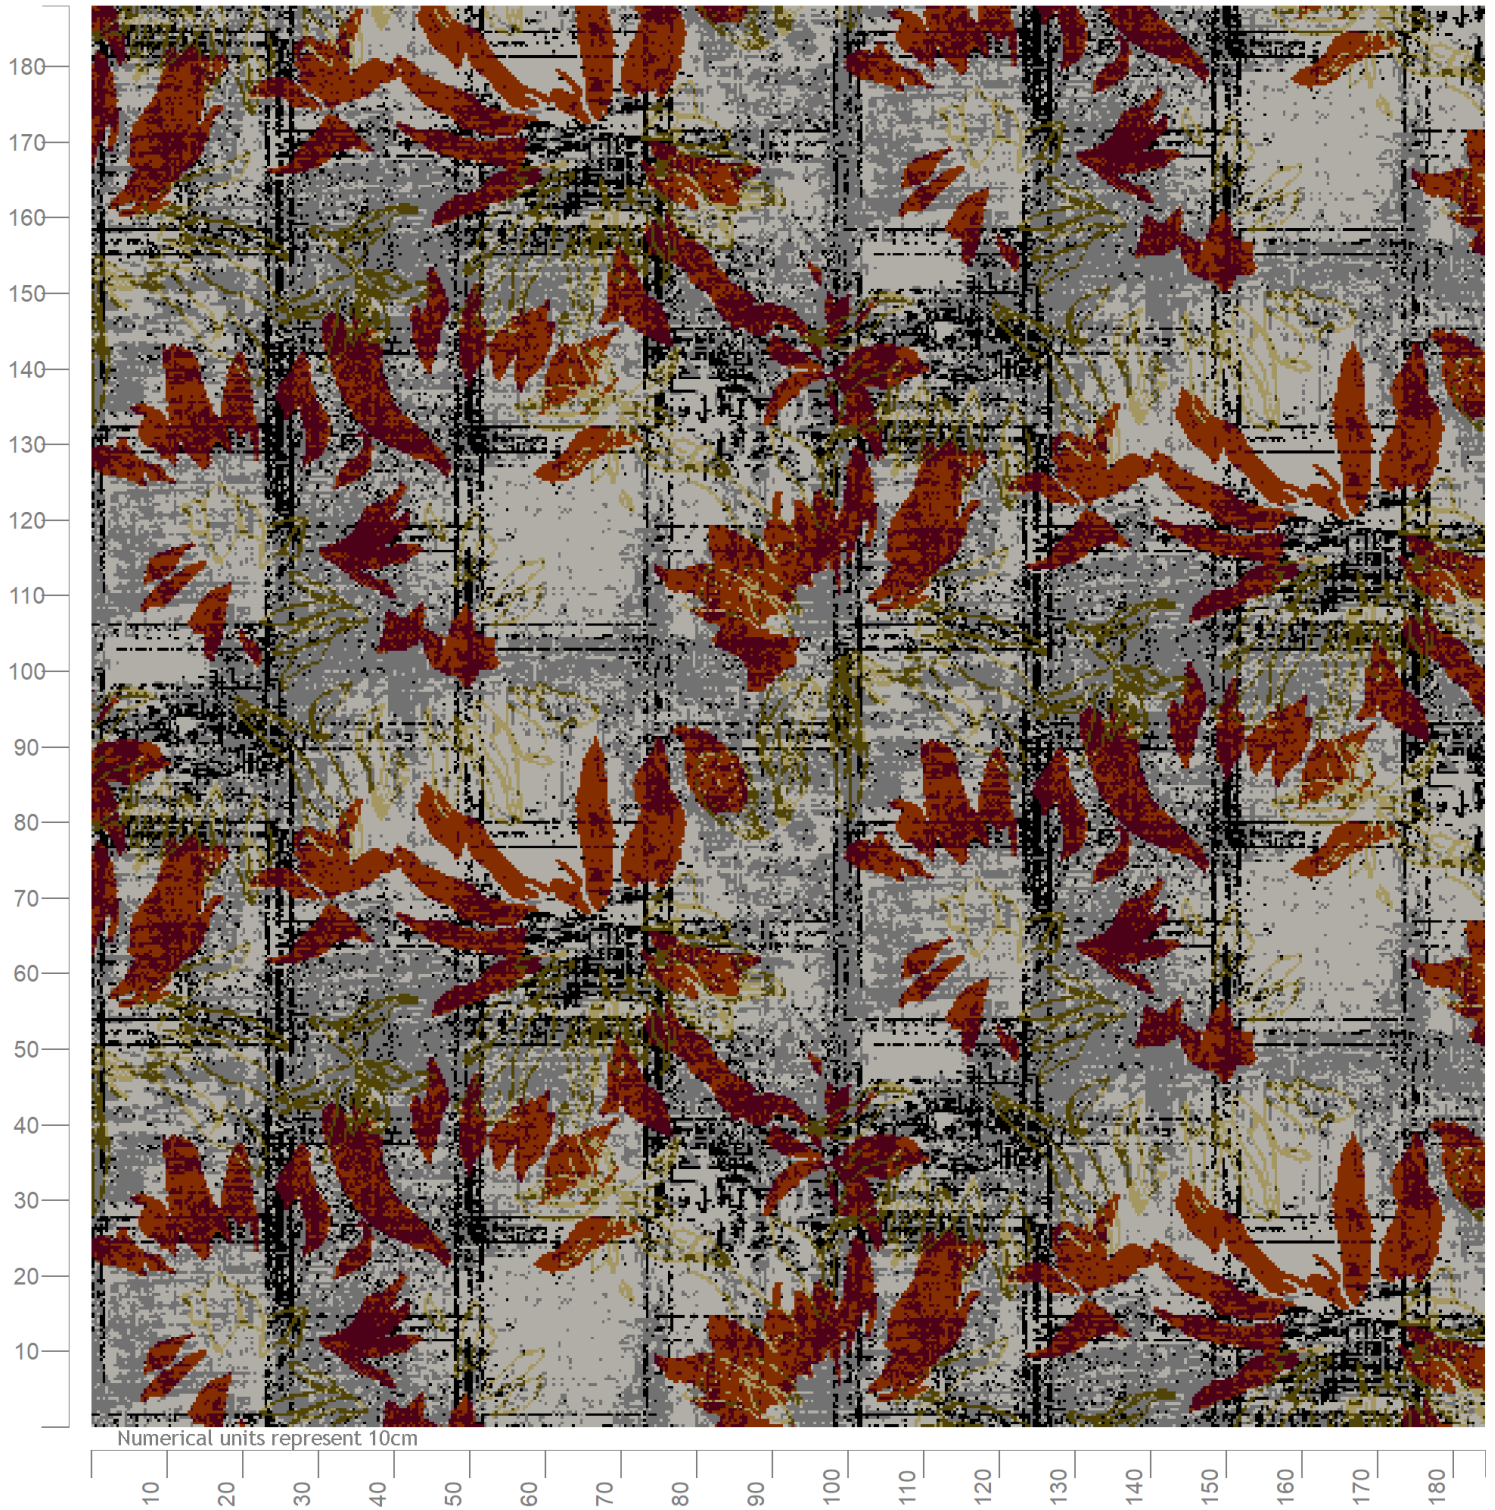

Wilton Carpets

Design ID: 32684-45
 Design Size: 13ft 1.71in x 3ft 5.14in
 Metric: 4.01M x 1.05M
 Ends*Rows: 1104 x 288
 Quality: 7 x 7 per Inch
 Match: Straight
 Print Scale: 1:10 (1 1/5" to 1 Foot)
 Repeats: 0.46 by 1.8

| | | |
|---------------------|----|---------------------------------------------------------------------------------------|
| 9/88 X6D Granite | 1 |  |
| 6J1 17L Pebble | 2 |  |
| 1332 Black | 3 |  |
| 08 50 30 10 O Karma | 8 |  |
| 29/08 Lime Zest | 9 |  |
| 332/03 Burnt Copper | 11 |  |
| 77/00 Ruby | 12 |  |