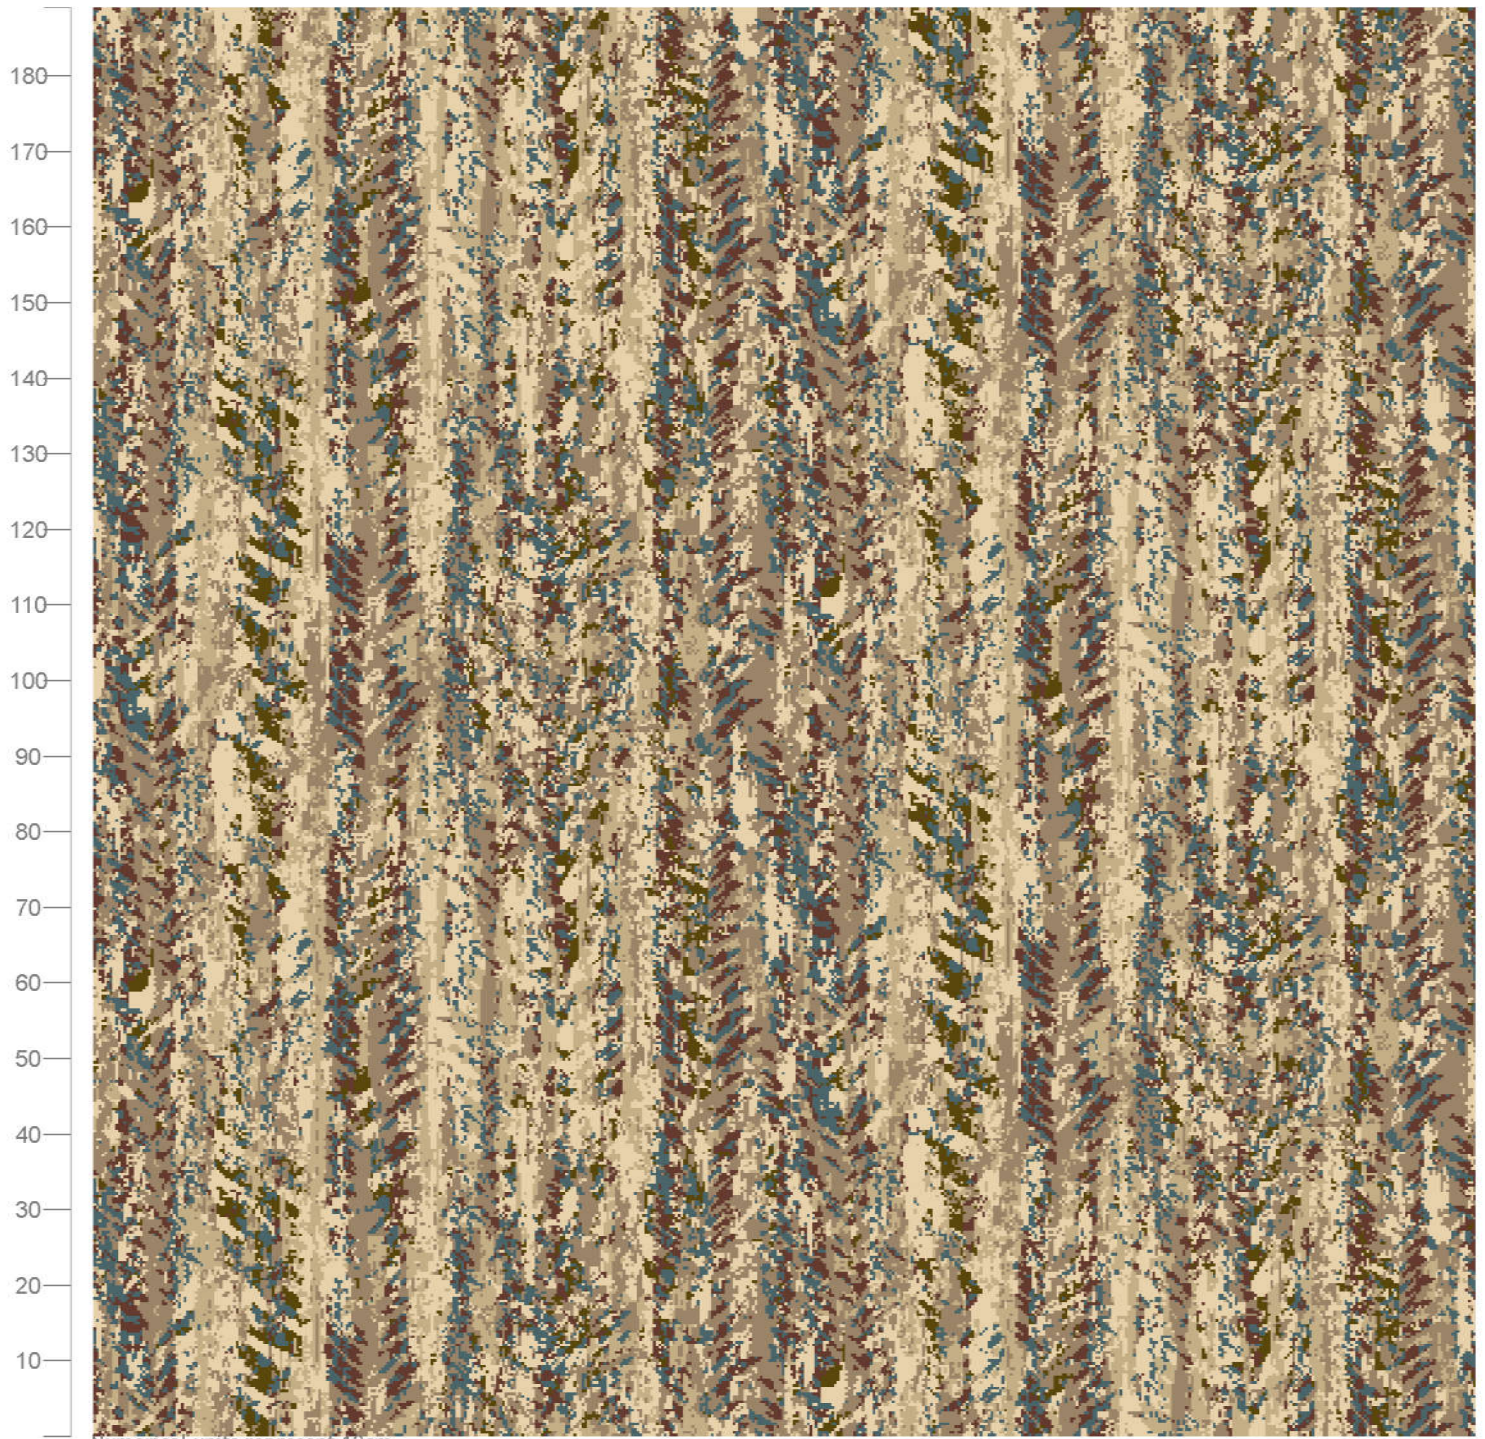

# WILTON CARPETS

COMMERCIAL

Numerical units represent 10cm

Design ID:	32181-13	31/08 Stone	4	
Design Size:	12ft 0in x 3ft 5.14in	151/90 Ocean	6	
Metric:	3.66M x 1.05M	5528 Cashmere	8	
Ends*Rows:	1008 x 288	5803 Coriander	9	
Quality:	7 x 7 per Inch	32/08 Linen	11	
Match:	Straight	29/08 Lime Zest	12	
Print Scale:	1:10 (1 1/5" to 1 Foot)			
Repeats:	0.5 by 1.81			