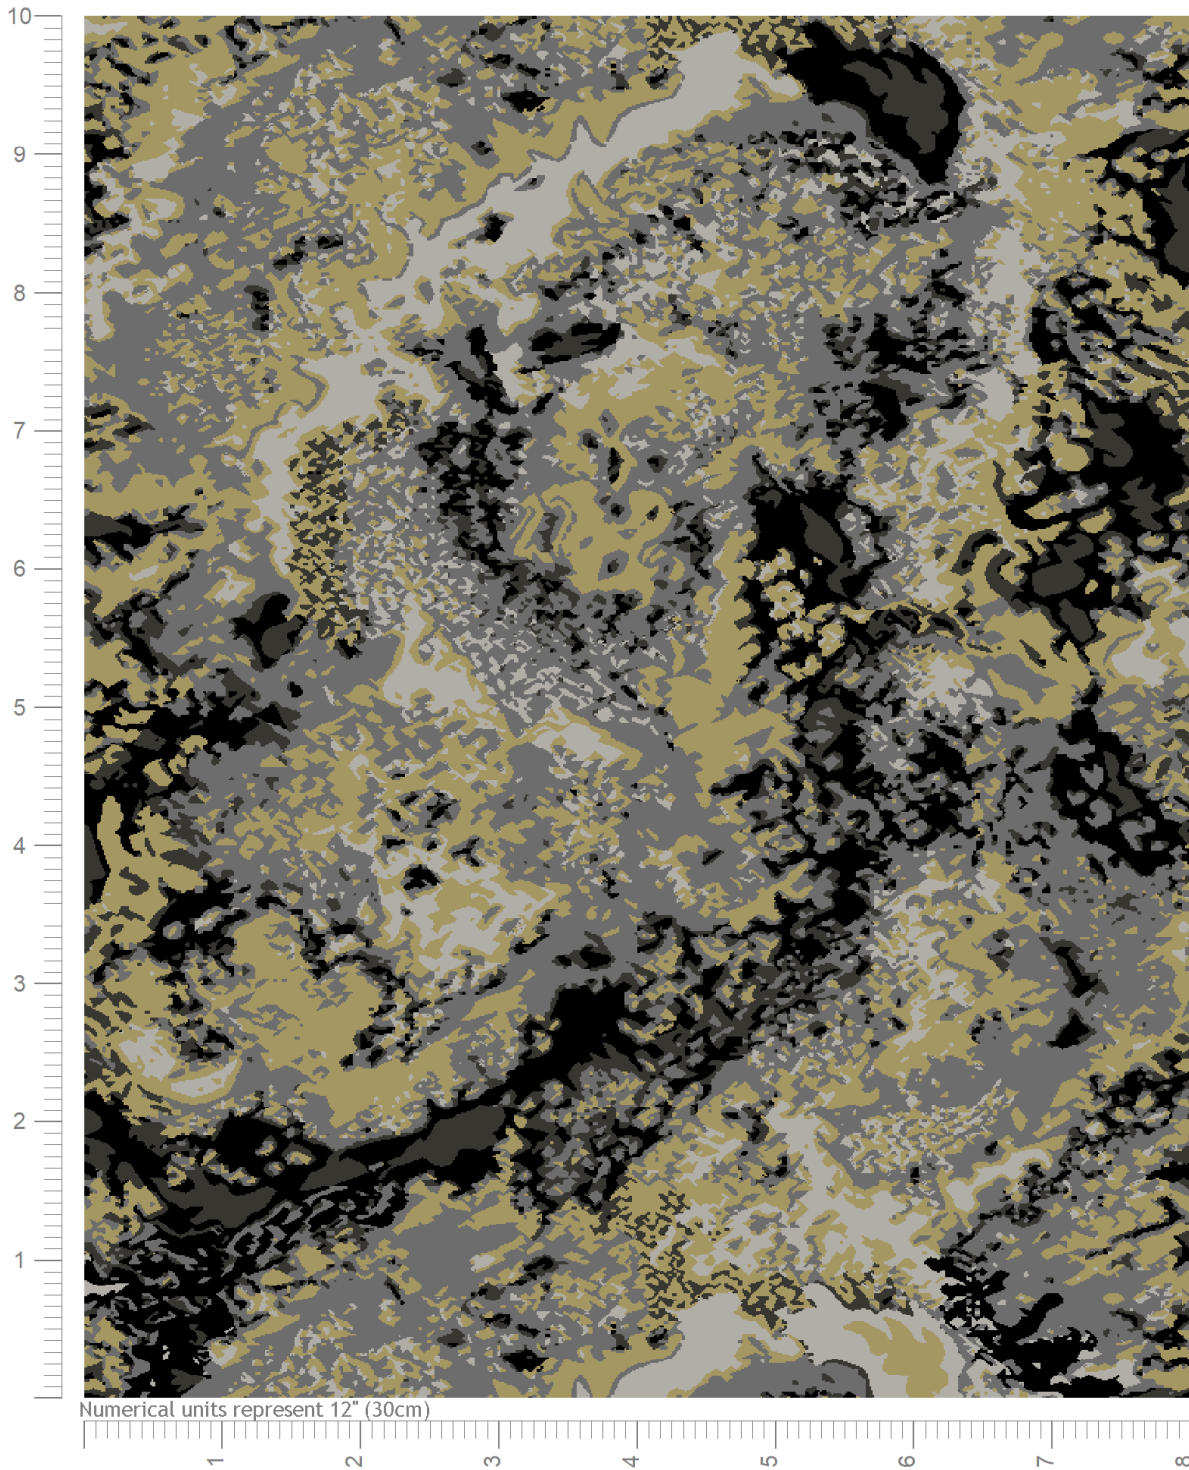

WATERFALL

Design ID: 30918-76
 Design Size: 8ft 0in x 10ft 0in
 Metric: 2.44M x 3.05M
 Ends*Rows: 672 x 960
 Quality: 7 x 8 per Inch
 Match: Straight
 Print Scale: 1:16.67
 Repeats: 1 by 1

9/88 Granite	1	
CP7303 17N Creations Gun Metal	2	
1332 Creations Black	3	
6J1 Pebble	4	
08 50 30 100 Creations Karma	5	