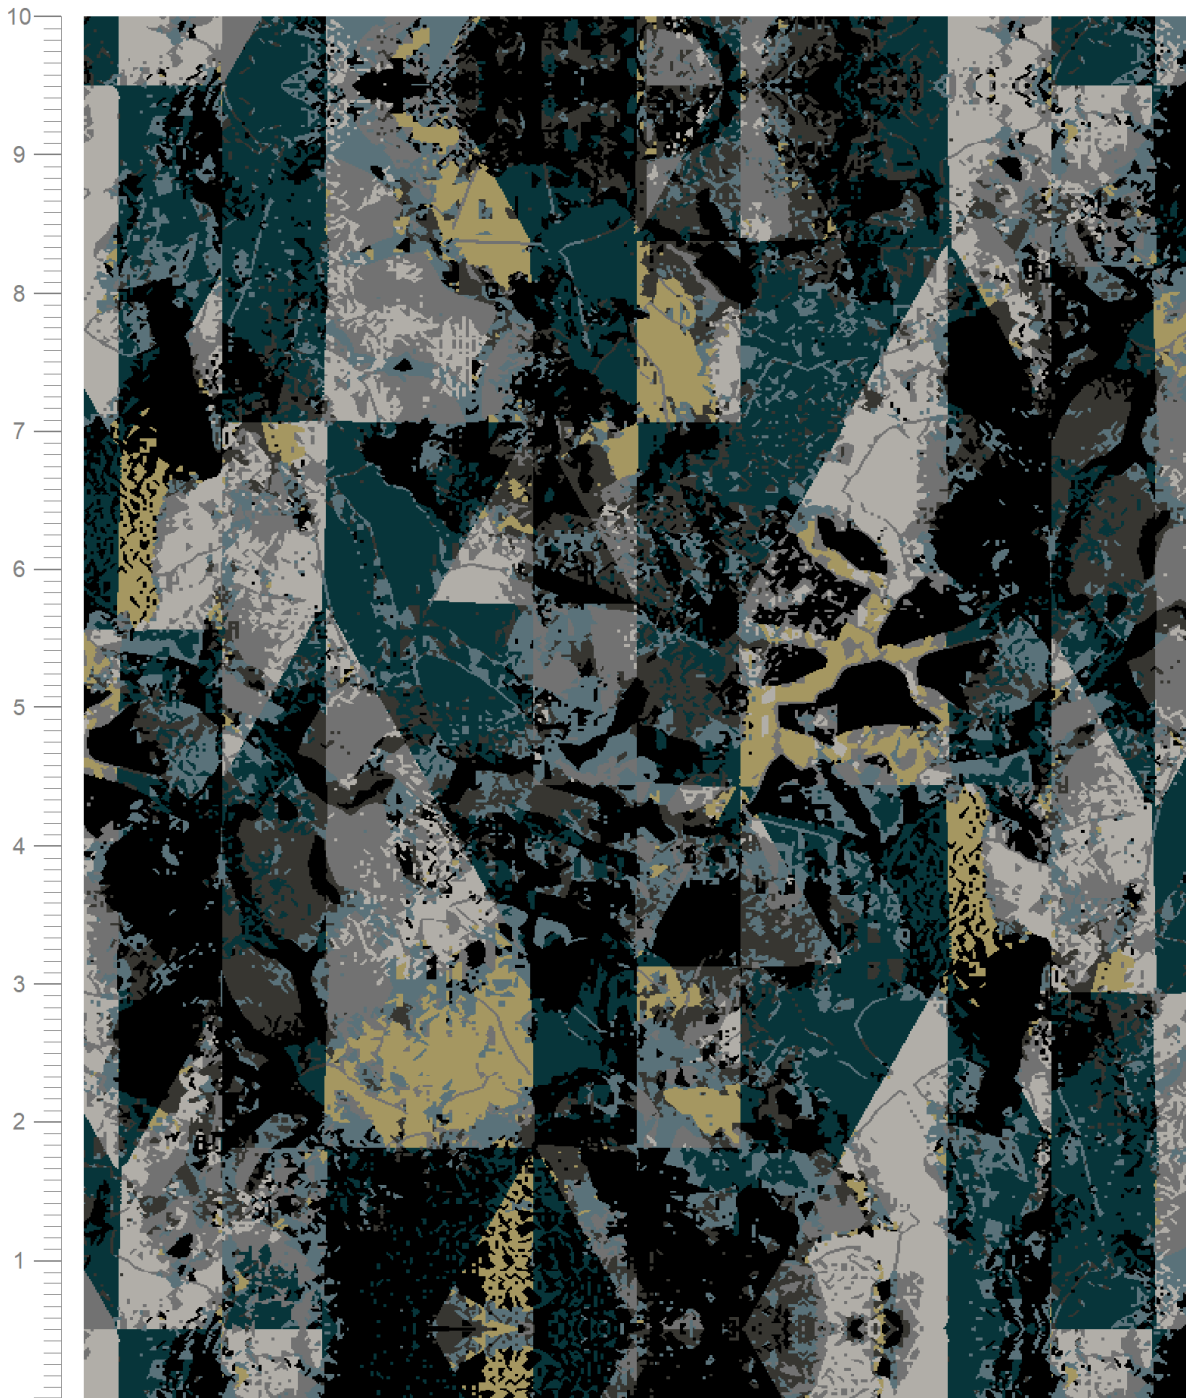

# WOLF

Numerical units represent 12" (30cm)

Design ID: 30917-53  
 Design Size: 8ft 0in x 10ft 0in  
 Metric: 2.44M x 3.05M  
 Ends\*Rows: 672 x 960  
 Quality: 7 x 8 per Inch  
 Match: Straight  
 Print Scale: 1:16.67  
 Repeats: 1 by 1

9/88 Granite	1	
1332 Black	3	
6J1 Pebble	5	
CP7303 Gun Metal	6	
4/18 Fjord	7	
165 Jade	8	
08 50 30 Karma	9	