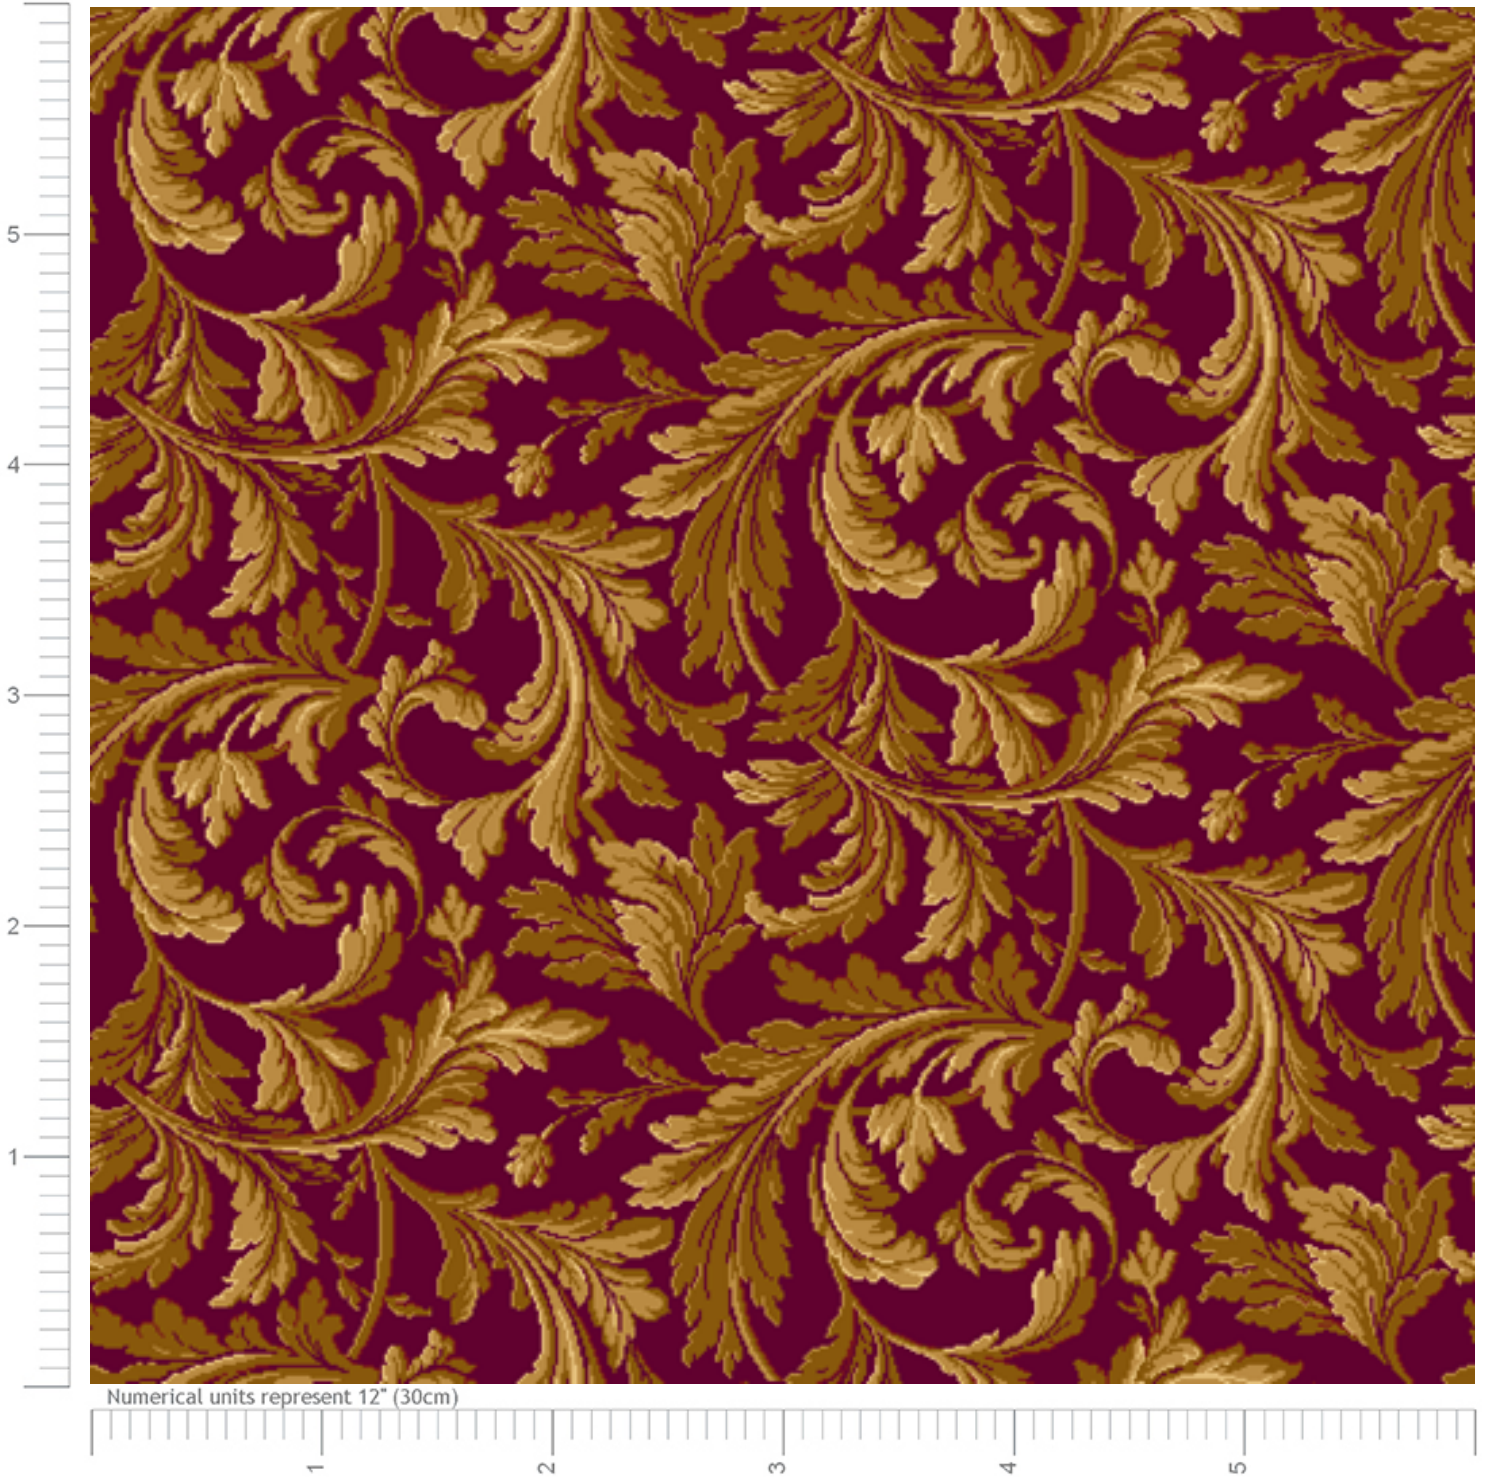

# WILTON CARPETS

For high quality printouts or samples, or more information  
email [sales@wiltoncarpets.com](mailto:sales@wiltoncarpets.com) or call 01722 746000

Design: 18653-93  
Design Size: Width x Length 5ft 11.71in x 3ft 0in  
Metric: 1.82M x 0.91M  
Print Scale: 1:10 (1 1/5" to 1 Foot)