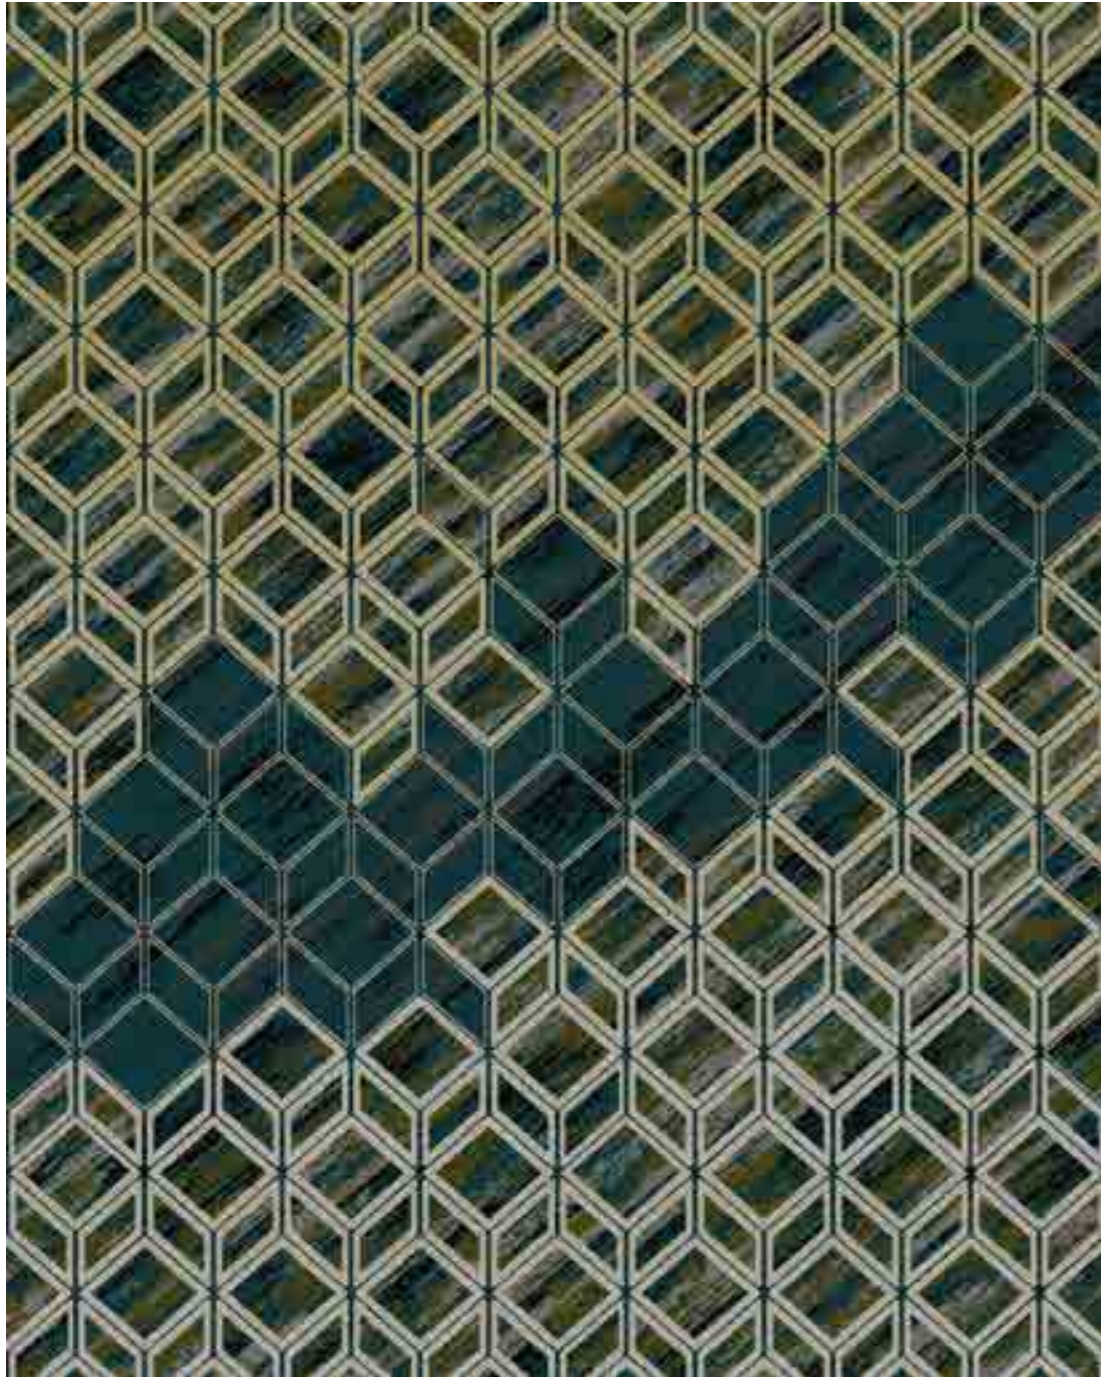

30924-36 Amulet

- Granite 9/88
- Black 1332
- Pebble 6J1
- Gun Metal CP7303
- Karma 08 50 30
- Fjord 4/18
- Jade 165
- Lime Zest 29/08