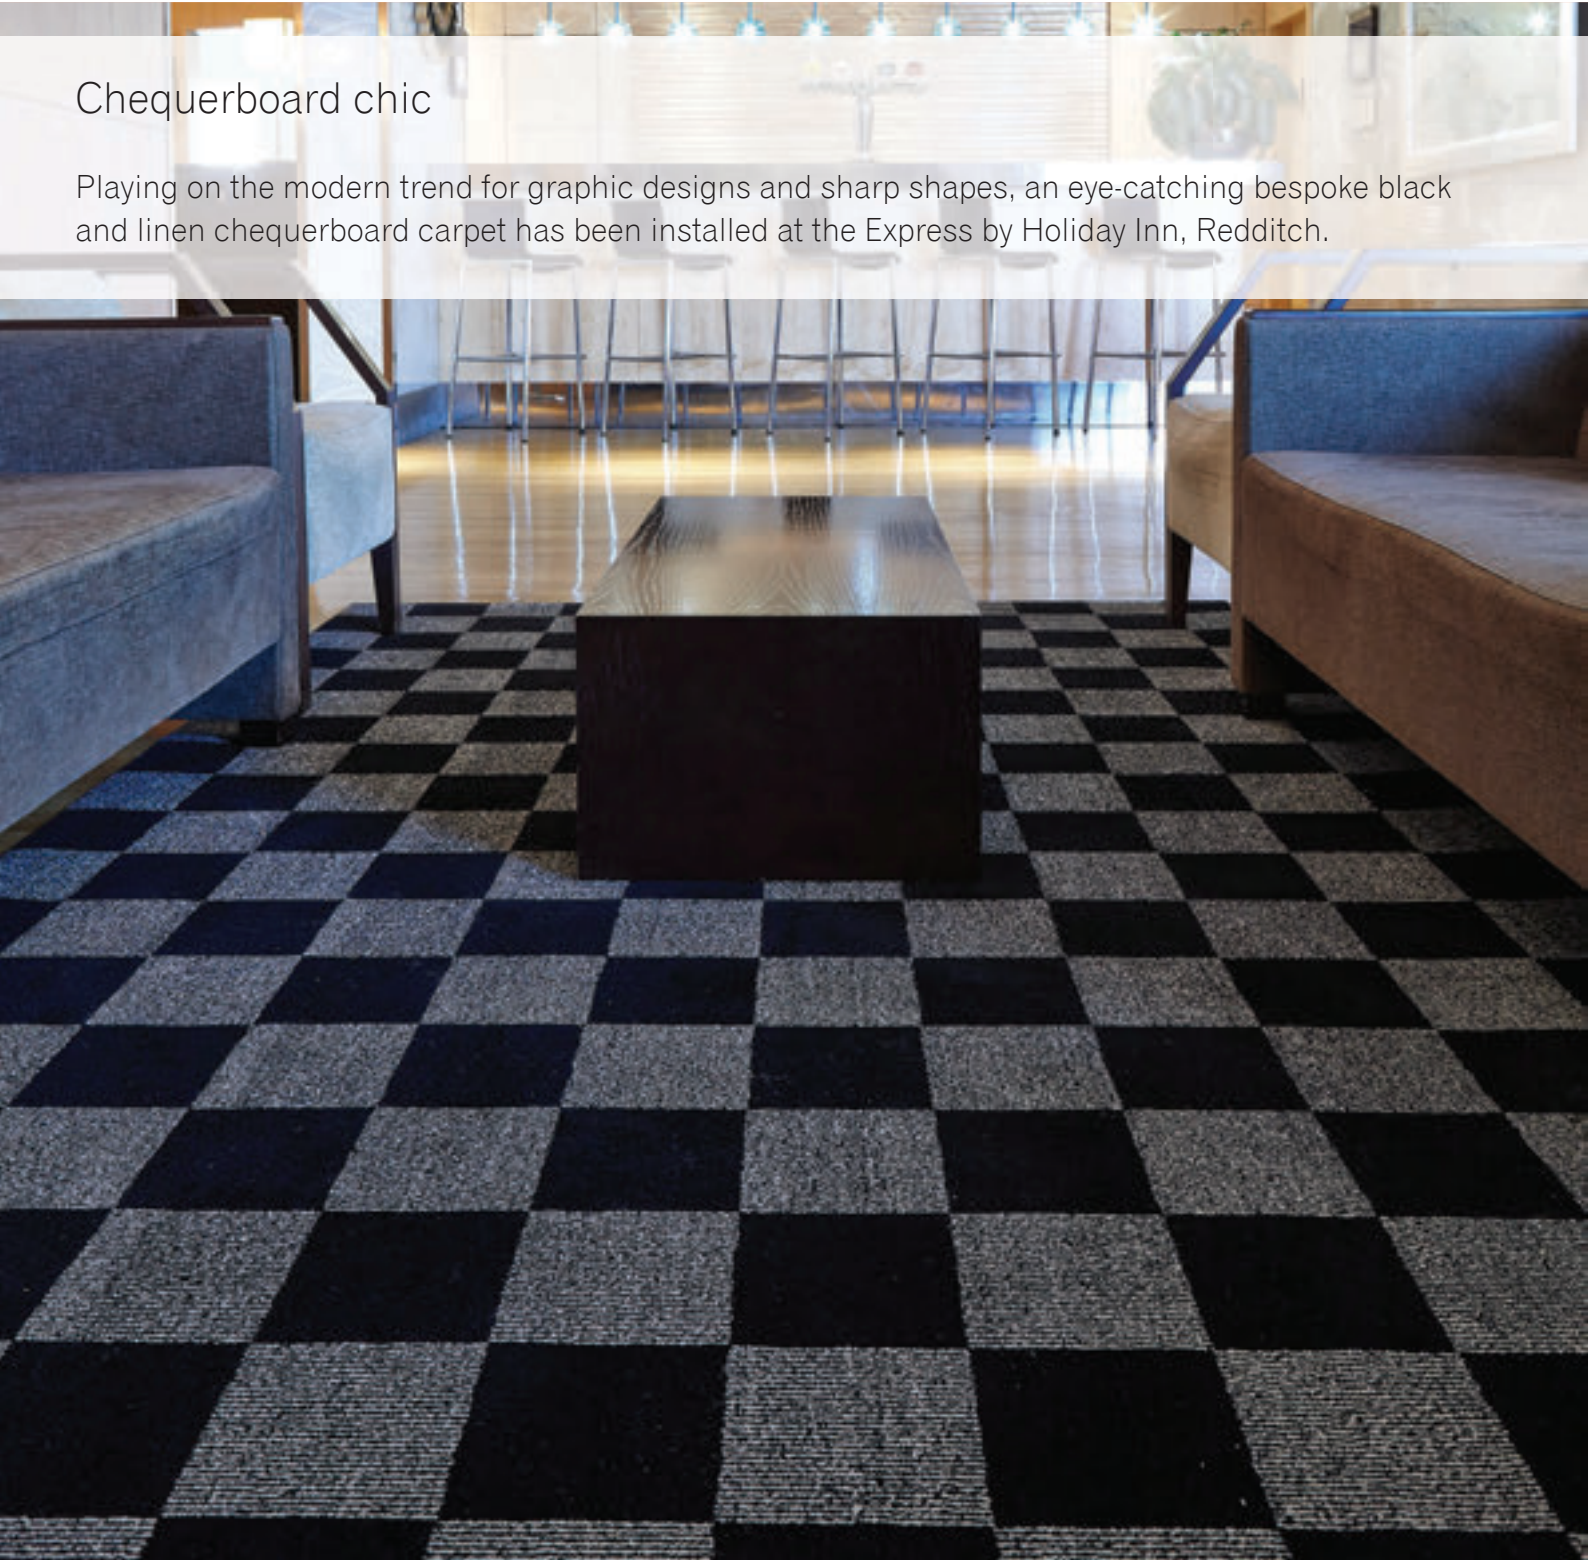

Client Project

Chequerboard chic

Playing on the modern trend for graphic designs and sharp shapes, an eye-catching bespoke black and linen chequerboard carpet has been installed at the Express by Holiday Inn, Redditch.

Holiday Inn | Redditch

Client brief

Supplying travellers on the go with comfortable amenities and excellent service to meet all their travel needs, the Holiday Inn Express, Redditch required a unique and contemporary carpet to offer visitors a welcoming ambience and memorable stay.

Creative approach

Having been impressed by the arresting looks and premium performance provided by a previous Wilton Carpets Commercial design, Meridian Leisure looked once more to the services of Wilton to provide a stylish and hardwearing variation of the existing carpet design fitted at its Southampton and Reading hotels. The team at Meridian Leisure commented, "We liked the design at the Express in Southampton so much, we decided to mirror the design provided by Wilton for Redditch."

Injecting a crisp and contemporary look to the hotel's interior to the delight of guests and staff alike and tying in beautifully with the light and airy décor of the Great Room and adjacent TV lounge and conference suite, the striking chequerboard design provides the rooms with a smart, co-ordinated feel and uplifting dose of geometric chic.