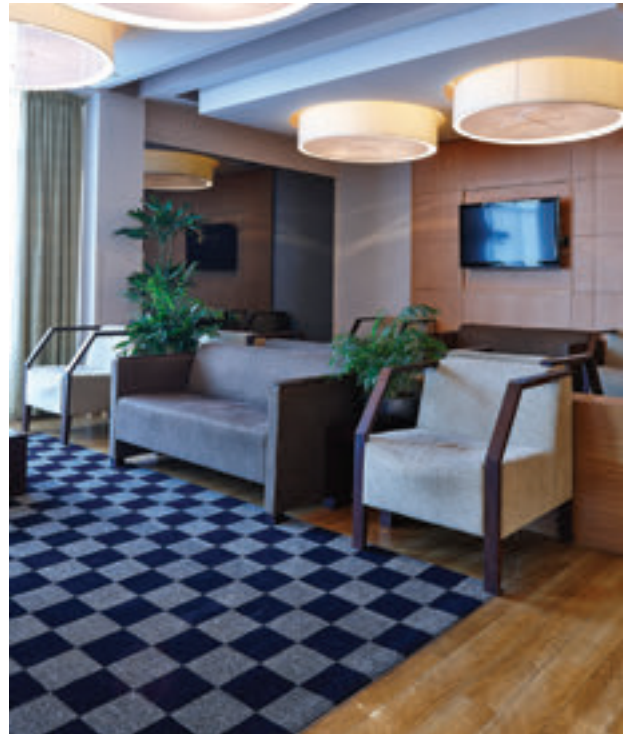

Injecting a crisp and contemporary look to the hotel's interior to the delight of guests and staff alike and tying in beautifully with the light and airy décor of the Great Room and adjacent TV lounge and conference suite, the striking chequerboard design provides the rooms with a smart, co-ordinated feel and uplifting dose of geometric chic.

Solution delivered

With complete design flexibility, the bespoke Wilton creation included neat black bordering giving definition to individual areas for a perfectly tailored, razor sharp look. The finished result provides an ideal ambience for business executives holding informal meetings and corporate events, as well as travellers looking to relax with a beverage in the modern lounge setting.

With dense texture, the premium quality 10-row Axminster woven carpet is durable and hardwearing, making it ideally suited for these high traffic areas of the Holiday Inn that receive plenty of footfall throughout the day. The design is forgiving at busy times between cleaning and is easy to maintain for the hotel staff.

The team at Meridian Leisure added, "As per previous years, we can rely on Wilton Carpets Commercial to supply the service, quality and reliability to meet our brand standards. Wilton is always responsive to queries and professional in interaction and we will be happy to use their services again."